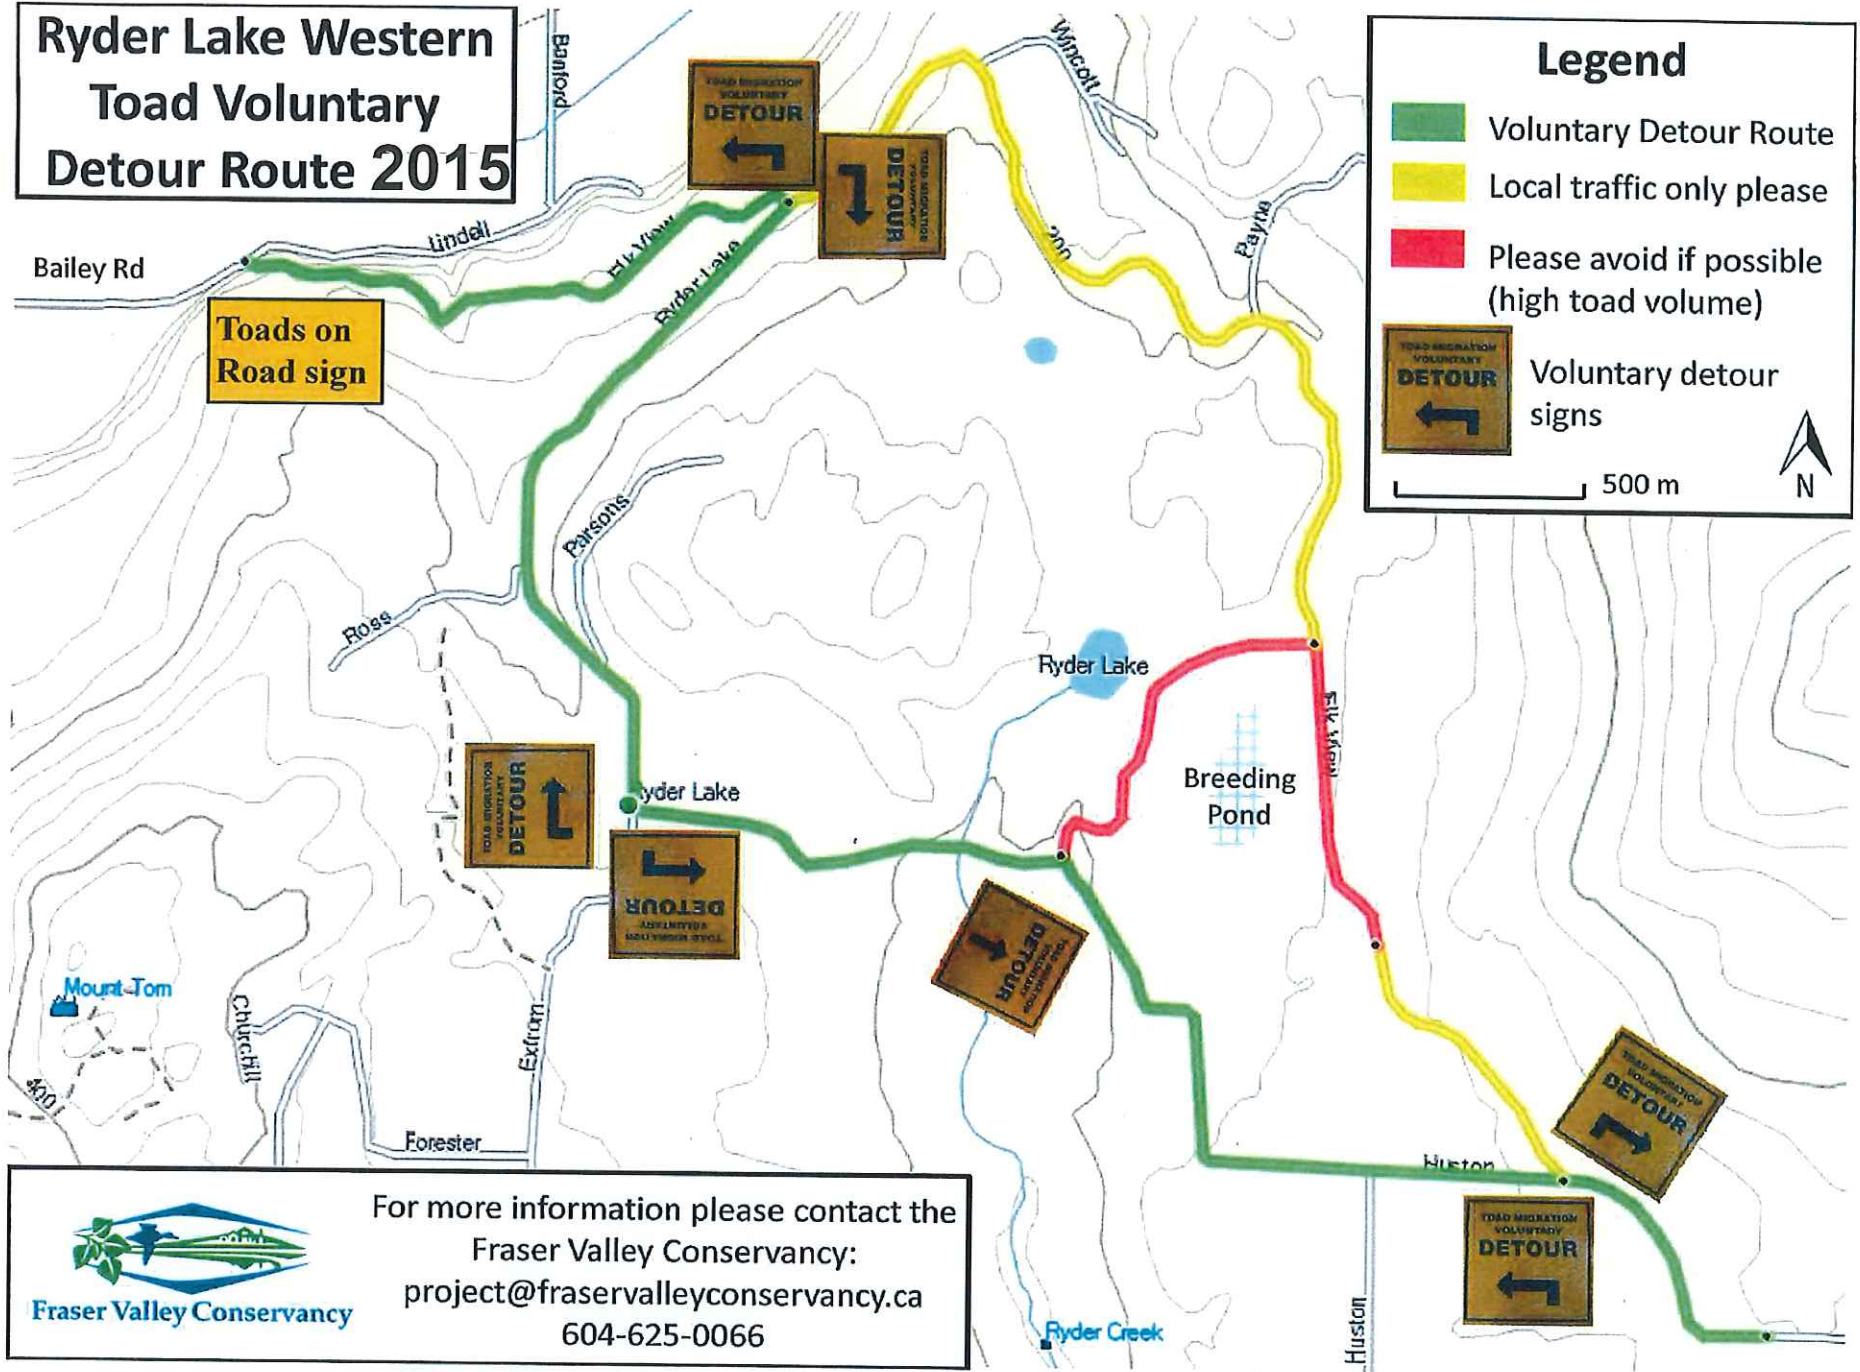

# Ryder Lake Western Toad Voluntary Detour Route 2015

Toads on Road sign

### Legend

- Voluntary Detour Route
- Local traffic only please
- Please avoid if possible (high toad volume)
-  Voluntary detour signs

500 m

N

Fraser Valley Conservancy

For more information please contact the Fraser Valley Conservancy:  
[project@fraservalleyconservancy.ca](mailto:project@fraservalleyconservancy.ca)  
 604-625-0066